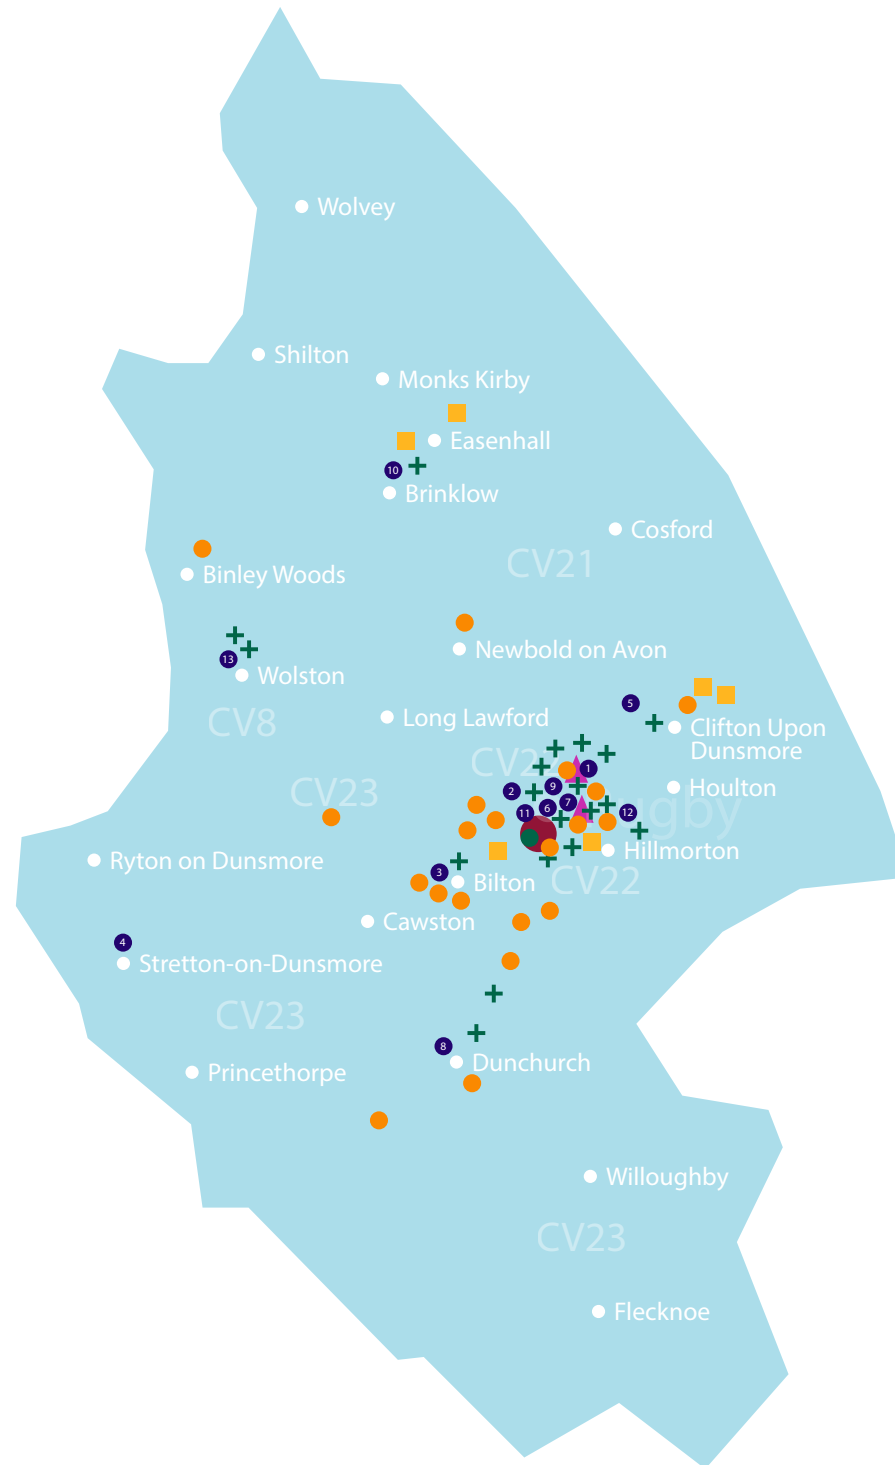

Rugby Place

Key

- Hospital of St Cross, Rugby
- Rugby Urgent Treatment Centre 24/7
- GP Surgery
- + Pharmacy
- Nursing Care Homes
- Residential Care Homes
- ▲ Community Services

Key Facts	
1	Hospital
1	Urgent Treatment Centre
13	GP Practices
21	Pharmacies
30	Care Homes 6 Nursing 24 Residential

Rugby Place

GP Surgeries

- Beech Tree Medical Practice – CV21 3HW
- Benfield Surgery – CV21 2DN
- Bilton Green Surgery – CV22 7LY
- Brookside Surgery – CV23 9NH
- Brownsover Medical Centre – CV21 1JF
- Central Surgery – CV21 3SP
- Clifton Road Surgery – CV21 3QF
- Dunchurch Surgery – CV22 6AP
- Market Quarter Medical Practice – CV21 3HX
- Revel Surgery – CV23 0LU
- Westside Medical Centre – CV21 2DN
- Whitehall Medical Practice – CV21 3AQ
- Wolston Surgery – CV8 3HG

Residential Care Homes

- Binley Woods House – CV3 2BB
- Mill Green – CV21 1EL
- Poppy Place – CV21 2EL
- Westlands – CV21 2EX
- Granville House – CV21 3BD
- Tehira Care Home – CV21 3BD
- Drovers House – CV21 3HX
- Rugby Care Centre – CV21 3QE
- Elmhurst Care Facility – CV22 5AD
- Jim Gillespie House – CV22 6HP
- Red House – CV22 6HS
- Anya Court – CV22 6JA
- Daventry Road – CV22 6NS
- Milner House – CV22 7AJ
- Vicarage Road – CV22 7AJ
- Woodville House – CV22 7AN
- Dewar Close – CV22 7LT
- Manor House – CV22 7QH
- Bilton House – CV22 7QH
- The Chimneys – CV22 7QJ
- The Elms – CV23 0BH
- Wolston Grange – CV23 9HH
- Thurlaston Meadows Care Home – CV23 9JS

Pharmacy

- + Whitehall Medical Practice – CV21 3AQ
- + Wolston Surgery – CV8 3HG
- + Wolston Alliance Chemist – CV8 3HF
- + Tesco – CV21 1RG
- + Listers Chemist – CV21 1LT
- + Boots – CV21 1RW
- + Boots – CV21 2JR
- + LloydsPharmacy – CV21 3AQ
- + Knights Pharmacy – CV21 3BX
- + Asda – CV21 3EB
- + Market Quarter Medical Practice – CV21 3HX
- + Clifton Road Surgery – CV21 3QF
- + Central Surgery – CV21 3SP
- + Paddock Pharmacy – CV22 5BP
- + Sainsburys – CV22 6HU
- + Rowlands – CV22 6NU
- + Dudley Taylor – CV22 7LZ
- ‡ Revel Surgery – CV23 0LU